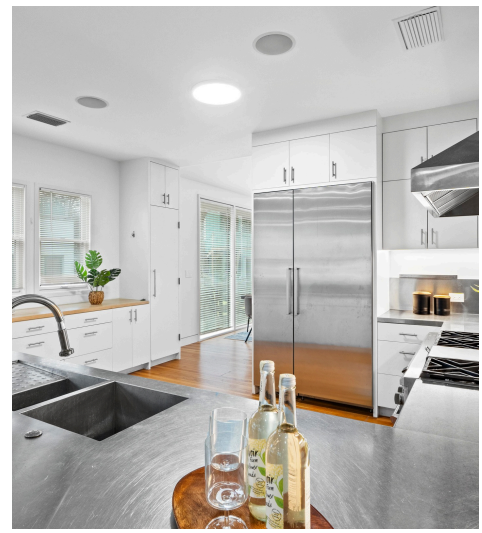

3911 Avenue G
Austin, TX 78751

See online or with your mobile device:
<https://3911avenueg2.mls.tours>

TWIST
TOURS

TOTAL: 1897 sq. ft
FLOOR 1: 1897 sq. ft
EXCLUDED AREAS: DECK: 181 sq. ft, PATIO: 258 sq. ft
 Floor Plan Created By Cubicasa App. Measurements Deemed Highly Reliable But Not Guaranteed.