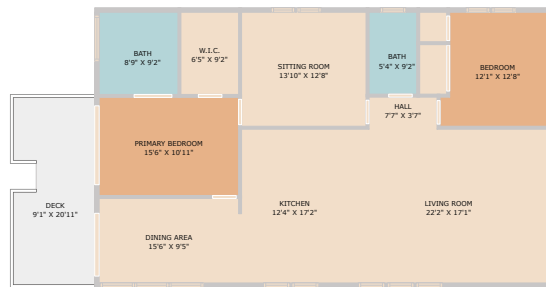

3911 Avenue G
Austin, TX 78751

See online or with your mobile device:
<https://3911avenueg2.mls.tours>

TWIST
TOURS

TOTAL: 1897 sq. ft
FLOOR 1: 1897 sq. ft
EXCLUDED AREAS: DECK: 181 sq. ft, PATIO: 258 sq. ft
 Floor Plan Created By Cubicasa App. Measurements Deemed Highly Reliable But Not Guaranteed.

© 2025 TBD. All rights reserved. This floor plan is an approximation of existing structures and features and is provided for convenience only with the permission of the seller. All measurements are approximate and not guaranteed to be exact or to scale. Buyer should confirm measurements using their own sources.