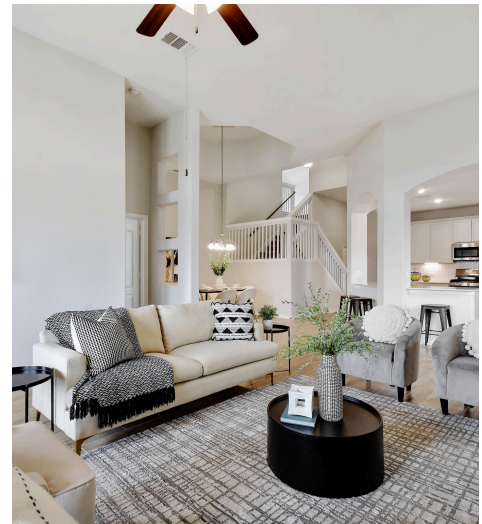

858 Cherrystone Loop  
Buda, Texas 78610

See online or with your mobile device:  
<https://858cherrystoneLoop.mls.tours>

**TOTAL: 2485 sq. ft**  
**FLOOR 1: 2145 sq. ft, FLOOR 2: 340 sq. ft**  
 Floor Plan Created By Cubicasa App. Measurements Deemed Highly Reliable But Not Guaranteed.