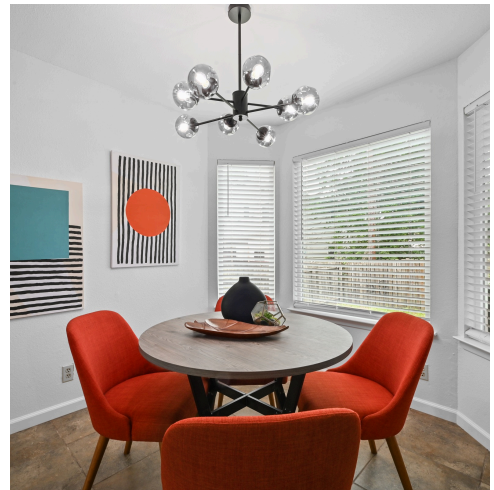

2105 Kirksey Drive #a  
Austin, TX 78741

See online or with your mobile device:  
<https://2105kirkseydrivea.mls.tours>

**Sherry Kennerley**

Realtor

📞 512 696 2023

✉️ [loveaustingroup@gmail.com](mailto:loveaustingroup@gmail.com)