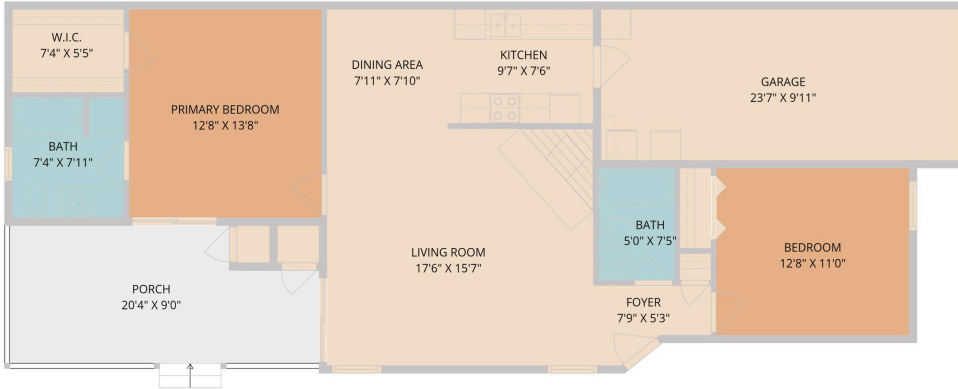

**TWIST
TOURS**

Yusuf Johnson

Broker Associate, CCIM

📞 512-419-8020

✉️ yjohnson@revelpg.com

🌐 yjohnson.revelpg.com

REVEJ
PROPERTY GROUP

© 2026 331 Enterprises, LLC. All rights reserved. This floor plan is an approximation of existing structures and features and is provided for convenience only with the permission of the seller. All measurements are approximate and not guaranteed to be exact or to scale. Buyer should confirm measurements using their own sources.