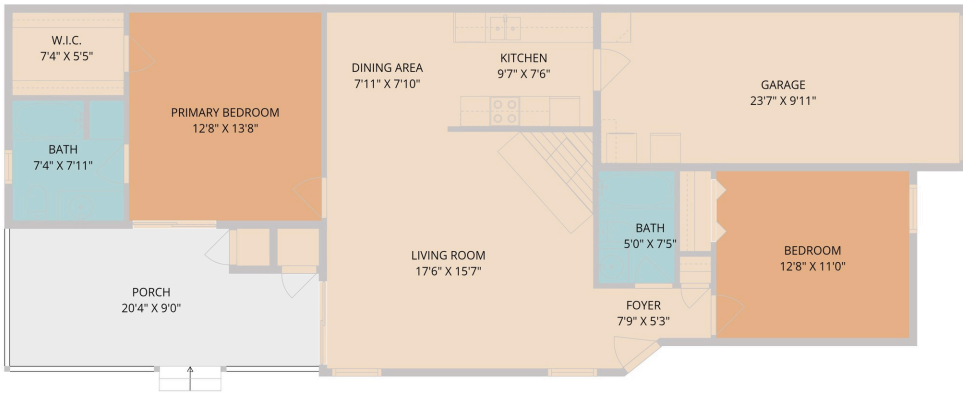

**TWIST
TOURS**

© 2026 331 Enterprises, LLC. All rights reserved. This floor plan is an approximation of existing structures and features and is provided for convenience only with the permission of the seller. All measurements are approximate and not guaranteed to be exact or to scale. Buyer should confirm measurements using their own sources.