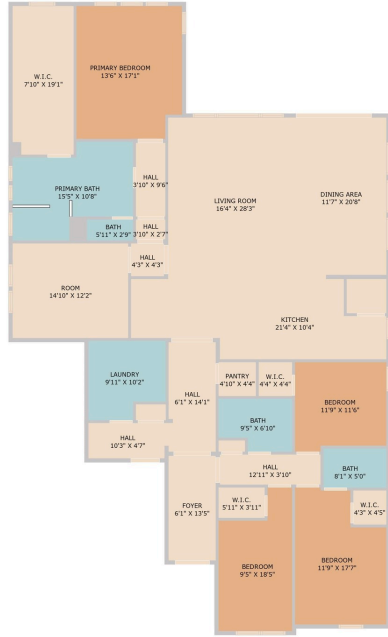

Mike & Chrissy Caputo

Broker/ Owner

📞 512-748-4650

✉️ chrissy@austinsummitgroup.com

🌐 www.austinsummitgroup.com/

© 2025 TBD. All rights reserved. This floor plan is an approximation of existing structures and features and is provided for convenience only with the permission of the seller. All measurements are approximate and not guaranteed to be exact or to scale. Buyer should confirm measurements using their own sources.