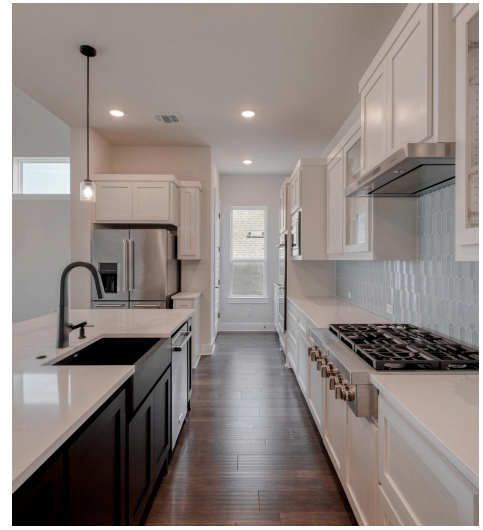

Mike & Chrissy Caputo

Broker/ Owner

📞 512-748-4650

✉️ chrissy@austinsummitgroup.com

🌐 www.austinsummitgroup.com/

© 2025 TBD. All rights reserved. This floor plan is an approximation of existing structures and features and is provided for convenience only with the permission of the seller. All measurements are approximate and not guaranteed to be exact or to scale. Buyer should confirm measurements using their own sources.