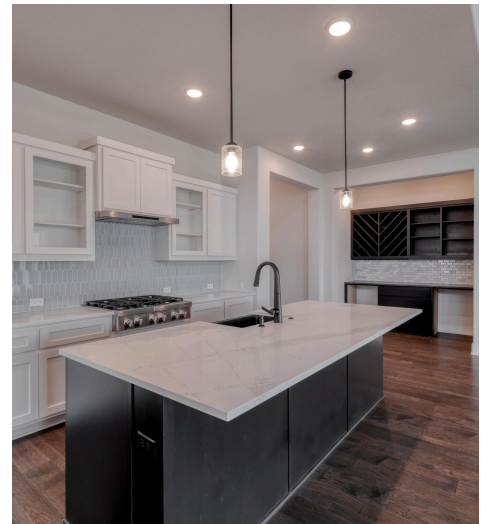

Mike & Chrissy Caputo

Broker/ Owner

📞 512-748-4650

✉️ chrissy@austinsummitgroup.com

🌐 www.austinsummitgroup.com/

© 2025 TBD. All rights reserved. This floor plan is an approximation of existing structures and features and is provided for convenience only with the permission of the seller. All measurements are approximate and not guaranteed to be exact or to scale. Buyer should confirm measurements using their own sources.