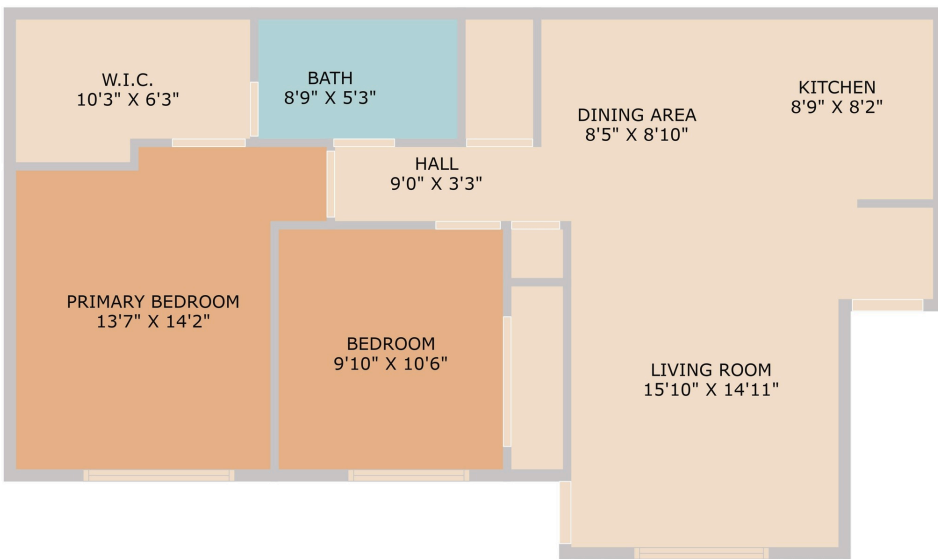

**TWIST
TOURS**

© 2025 TBD. All rights reserved. This floor plan is an approximation of existing structures and features and is provided for convenience only with the permission of the seller. All measurements are approximate and not guaranteed to be exact or to scale. Buyer should confirm measurements using their own sources.