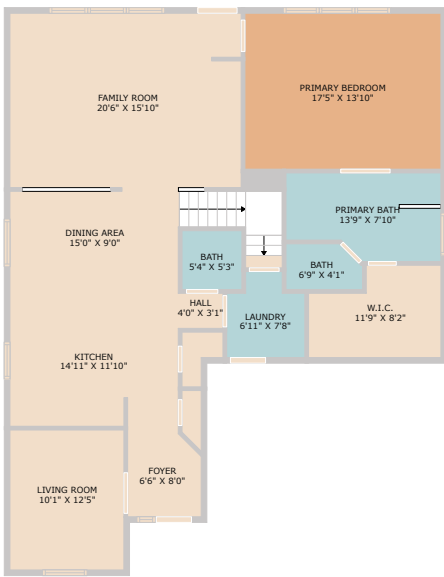

FLOOR 1

© 2025 TBD. All rights reserved. This floor plan is an approximation of existing structures and features and is provided for convenience only with the permission of the seller. All measurements are approximate and not guaranteed to be exact or to scale. Buyer should confirm measurements using their own sources.