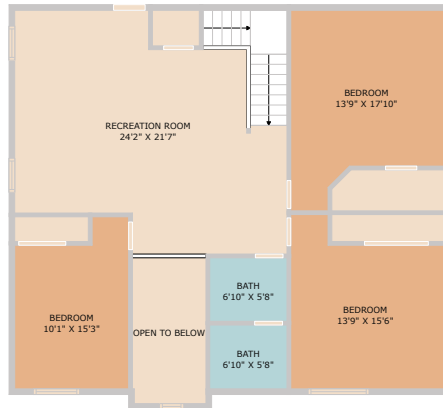

FLOOR 2

Spero Stavros

Professional Realtor

📞 5126619404

✉️ Spero@StavrosRealty.com

🌐 stavrosrealtyteam.kw.com

© 2025 TBD. All rights reserved. This floor plan is an approximation of existing structures and features and is provided for convenience only with the permission of the seller. All measurements are approximate and not guaranteed to be exact or to scale. Buyer should confirm measurements using their own sources.