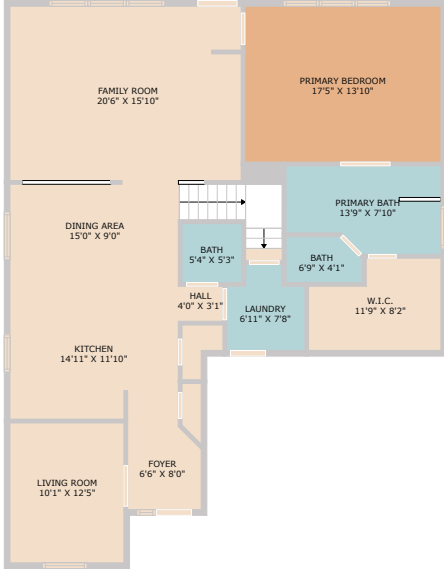

FLOOR 1

Spero Stavros

Professional Realtor

📞 5126619404

✉️ Spero@StavrosRealty.com

🌐 stavrosrealtyteam.kw.com

© 2025 TBD. All rights reserved. This floor plan is an approximation of existing structures and features and is provided for convenience only with the permission of the seller. All measurements are approximate and not guaranteed to be exact or to scale. Buyer should confirm measurements using their own sources.