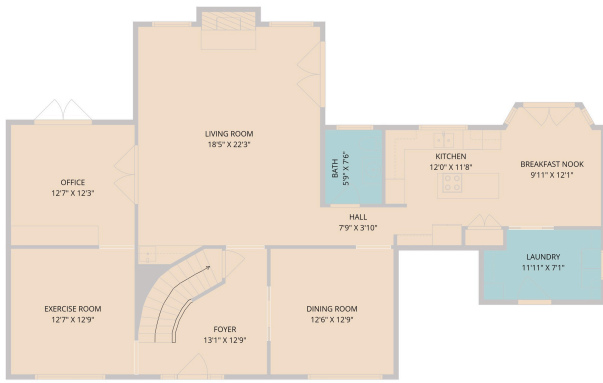

TWIST TOURS