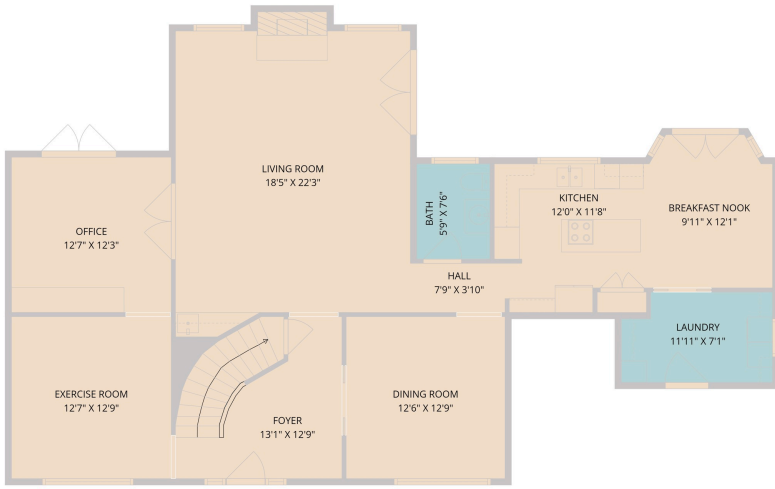

TWIST TOURS

TWIST TOURS

2ND FLOOR

1ST FLOOR

TWIST TOURS

© 2026 331 Enterprises, LLC. All rights reserved. This floor plan is an approximation of existing structures and features and is provided for convenience only with the permission of the seller. All measurements are approximate and not guaranteed to be exact or to scale. Buyer should confirm measurements using their own sources.