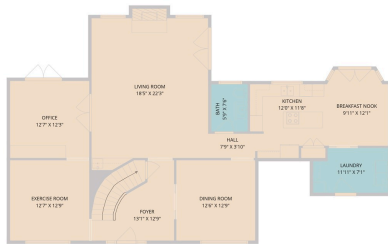

1ST FLOOR

TWIST TOURS