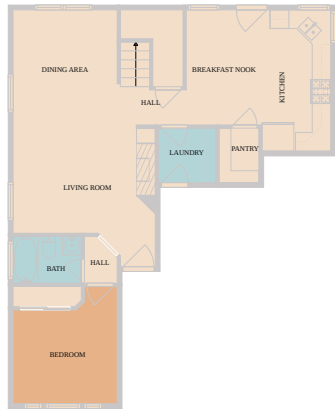

**TWIST
TOURS**