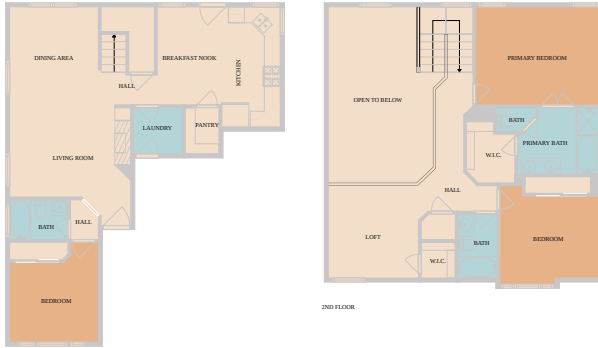

1ST FLOOR

2ND FLOOR

**TWIST
TOURS**