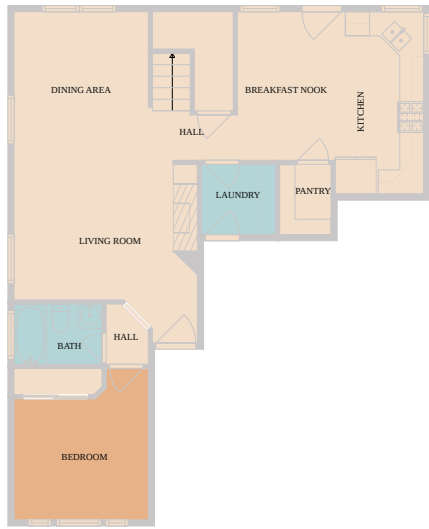

TWIST TOURS

1ST FLOOR

2ND FLOOR

TWIST TOURS

TWIST TOURS

© 2026 331 Enterprises, LLC. All rights reserved. This floor plan is an approximation of existing structures and features and is provided for convenience only with the permission of the seller. All measurements are approximate and not guaranteed to be exact or to scale. Buyer should confirm measurements using their own sources.