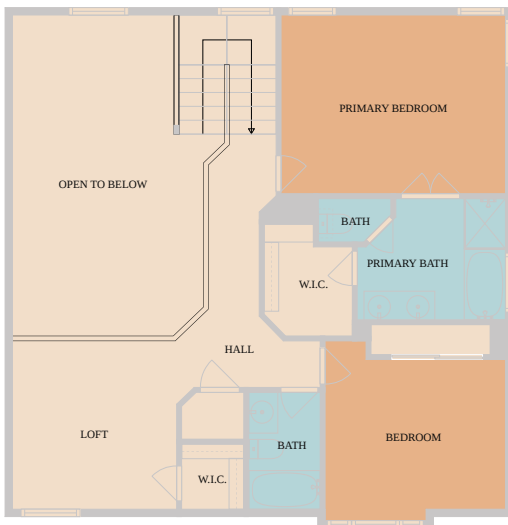

TWIST TOURS

TWIST TOURS