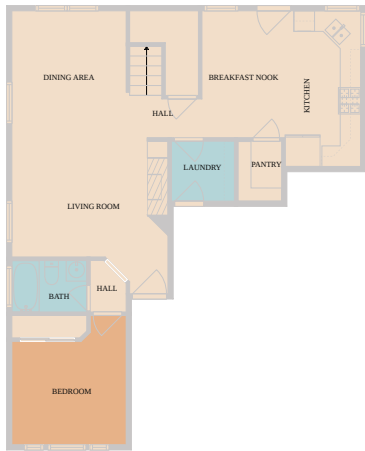

TWIST TOURS

1ST FLOOR