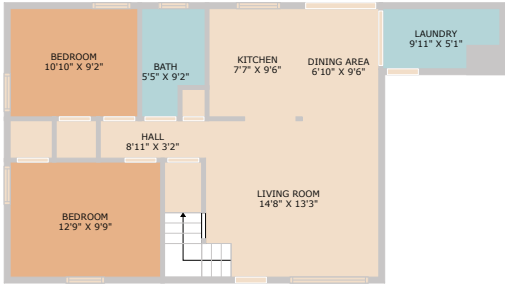

**TWIST
TOURS**

© 2025 TBD. All rights reserved. This floor plan is an approximation of existing structures and features and is provided for convenience only with the permission of the seller. All measurements are approximate and not guaranteed to be exact or to scale. Buyer should confirm measurements using their own sources.