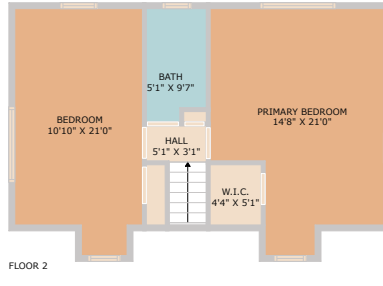

**TWIST
TOURS**

© 2025 TBD. All rights reserved. This floor plan is an approximation of existing structures and features and is provided for convenience only with the permission of the seller. All measurements are approximate and not guaranteed to be exact or to scale. Buyer should confirm measurements using their own sources.