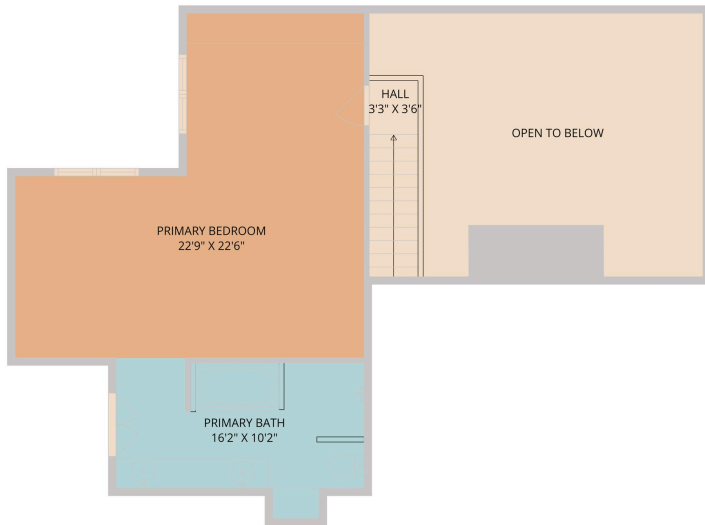

TWIST TOURS

TWIST TOURS