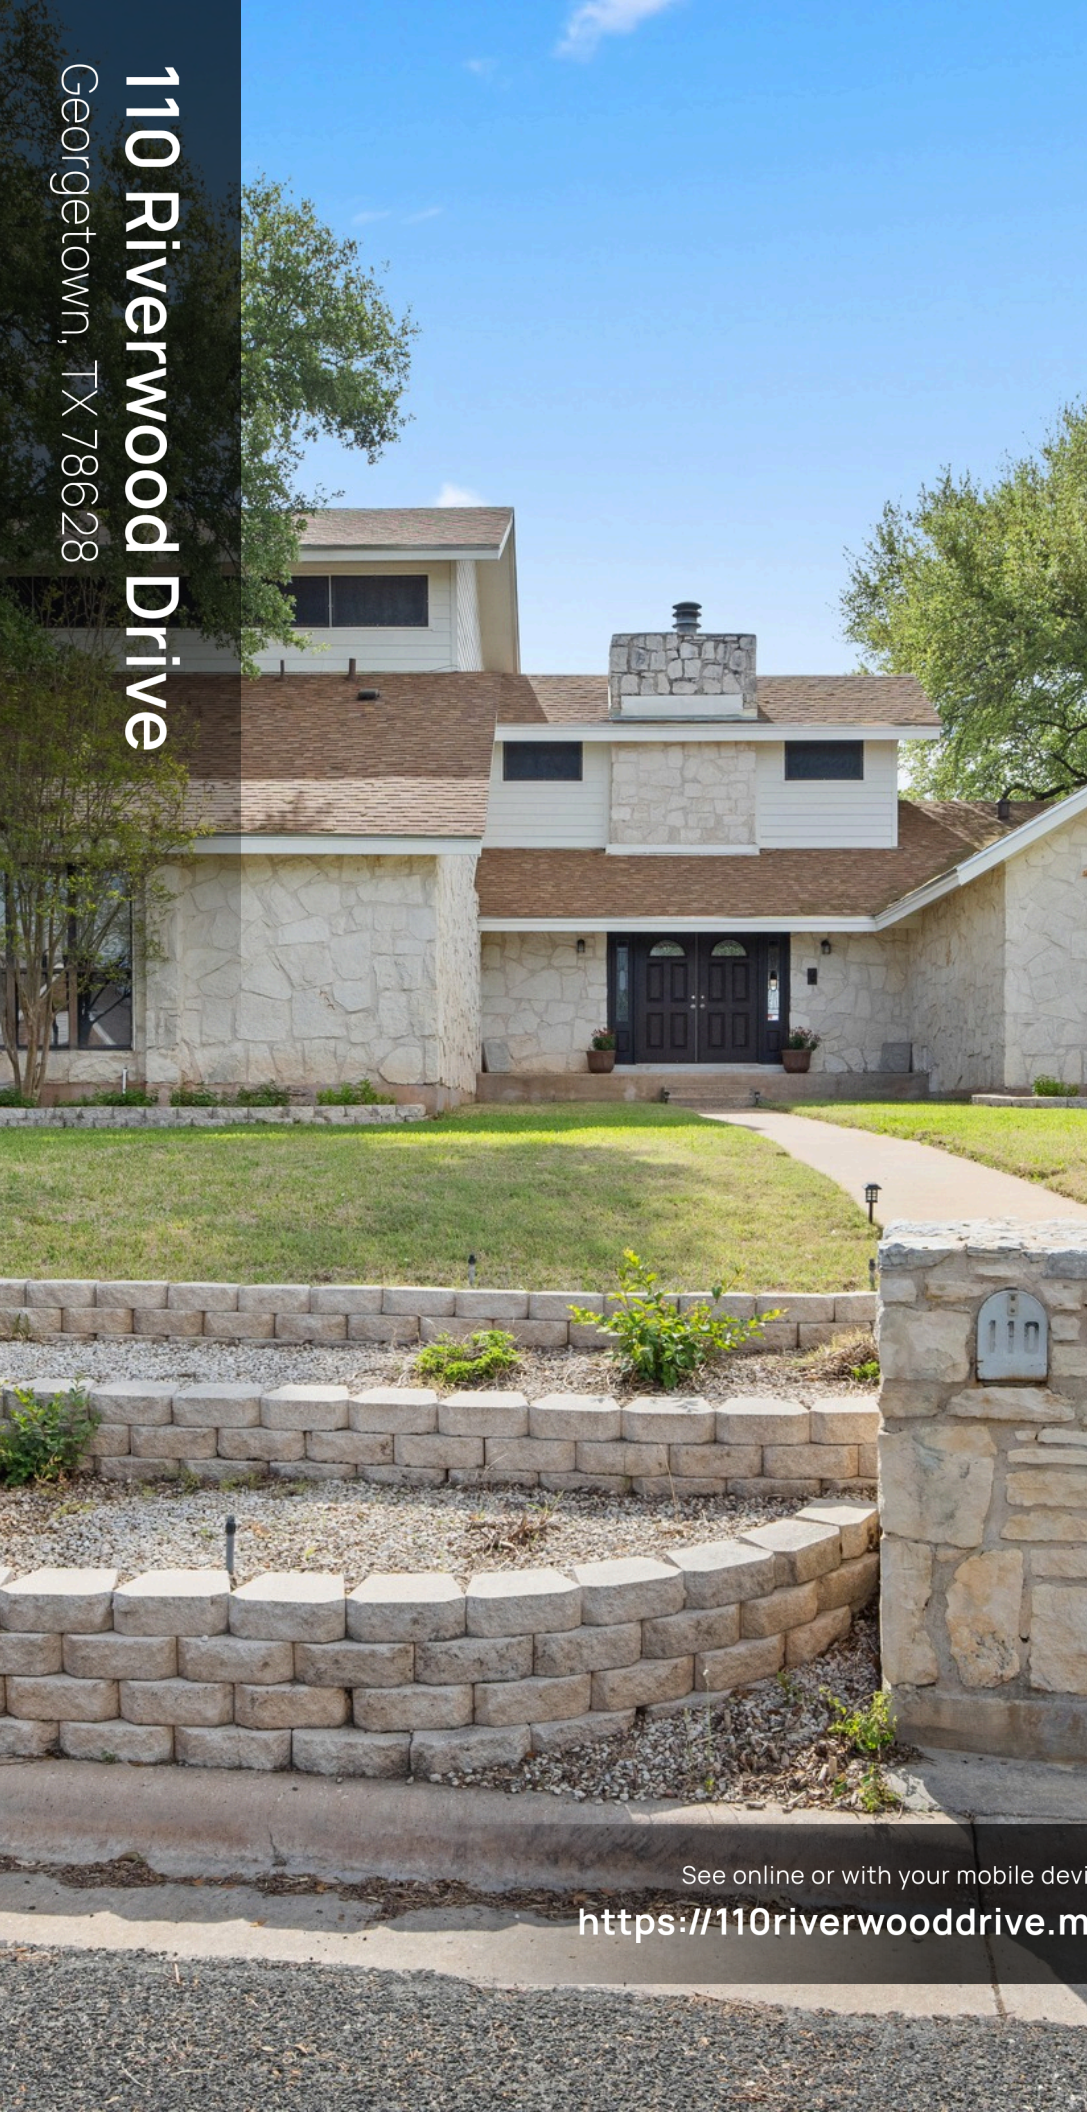

110 Riverwood Drive
Georgetown, TX 78628

See online or with your mobile device:
<https://110riverwooddrive.mls.tours>

Floor Plan Created by Cubicasa App. Measurements Deemed Highly Reliable But Not Guaranteed.