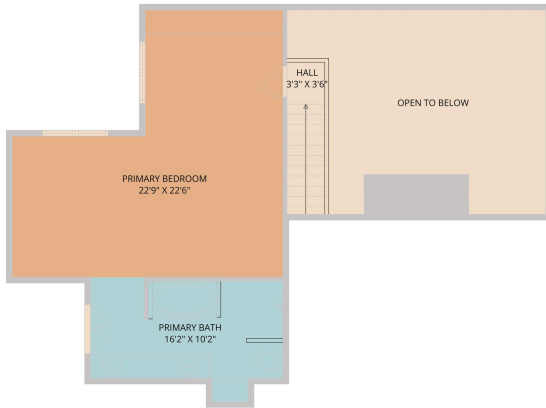

**TWIST
TOURS**