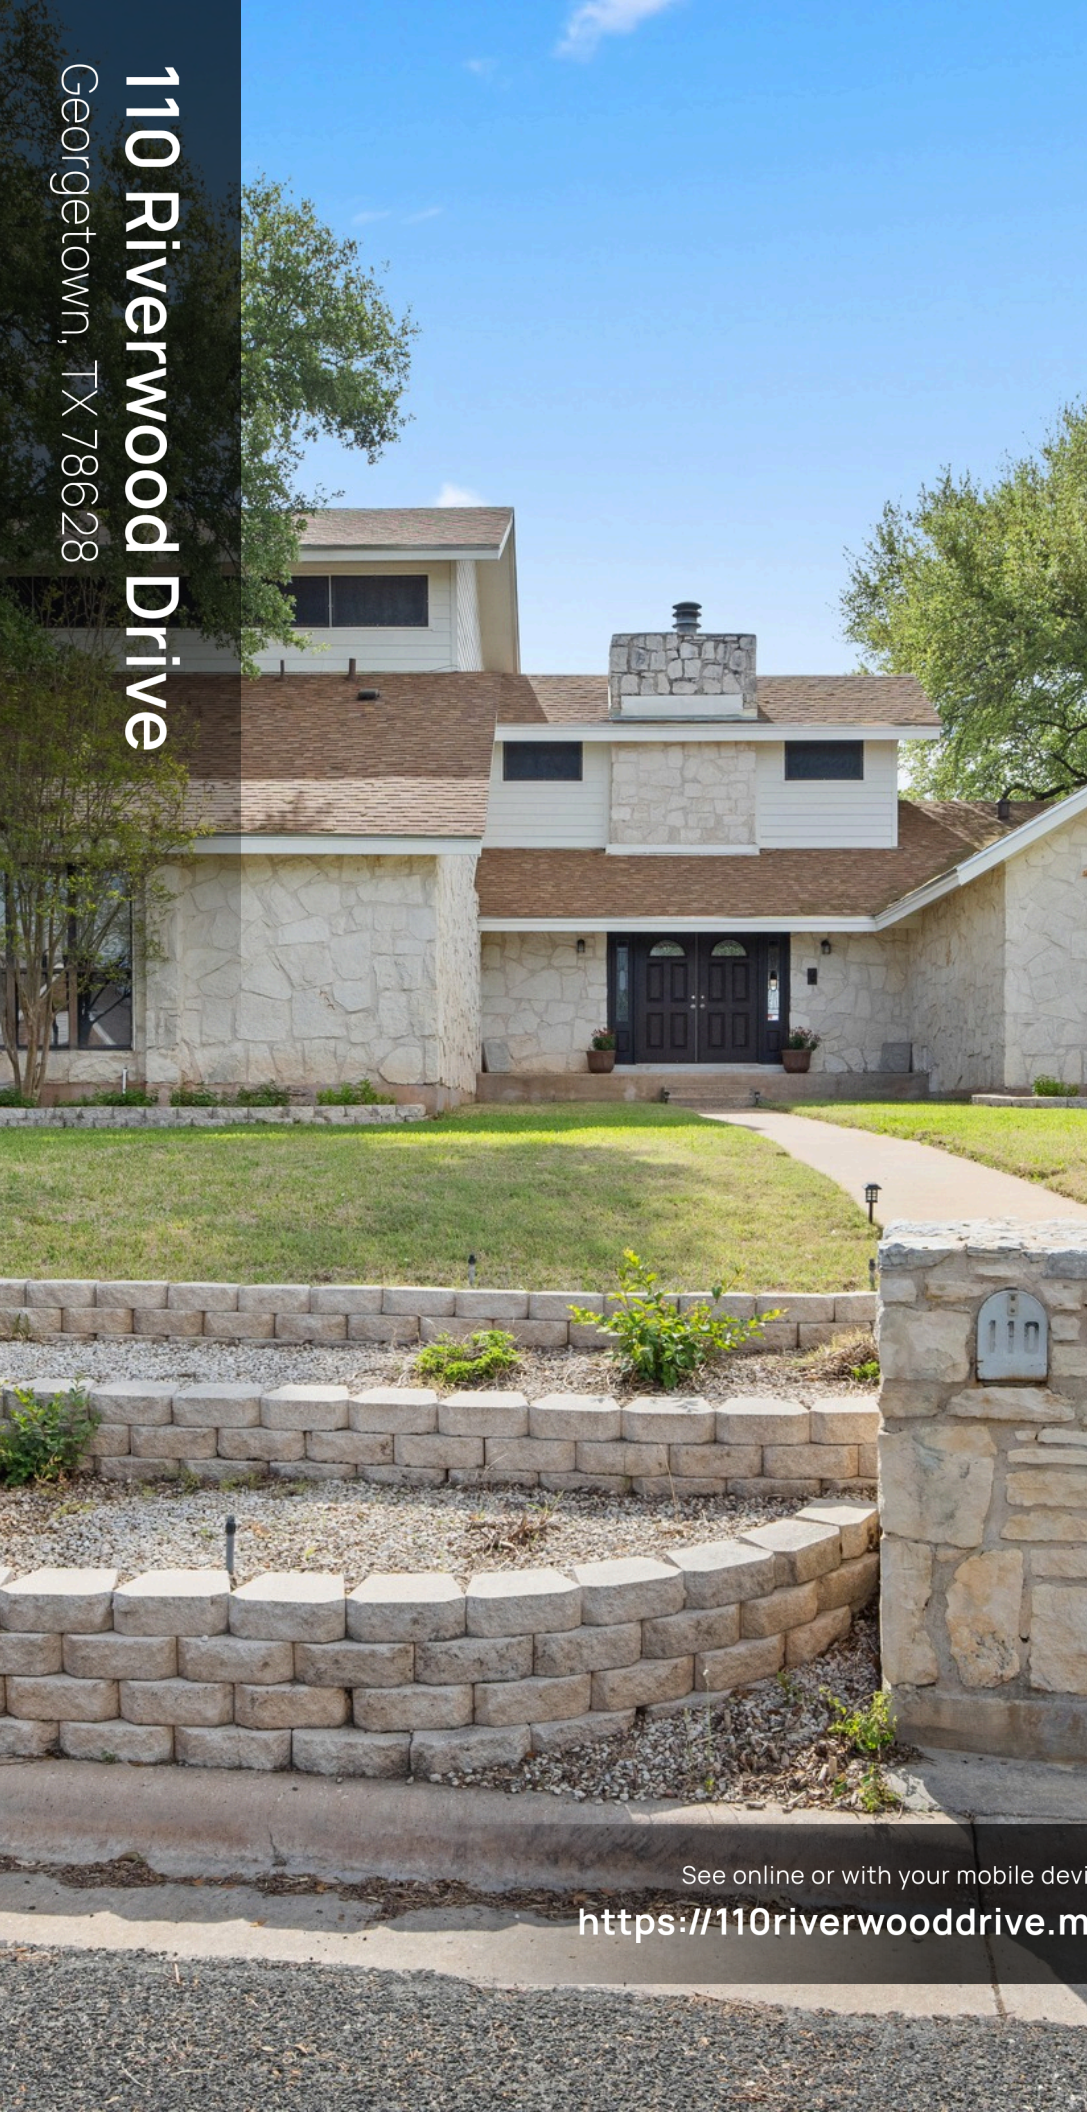

110 Riverwood Drive  
Georgetown, TX 78628

See online or with your mobile device:  
<https://110riverwooddrive.mls.tours>

**TWIST  
TOURS**

Floor Plan Created By Cubicool Apps. Measurements Deemed Highly Reliable But Not Guaranteed.