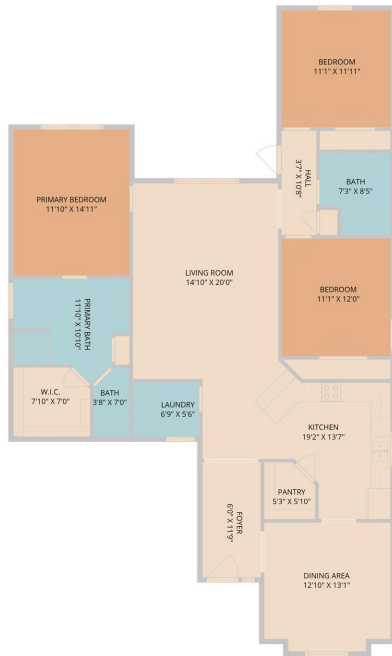

**TWIST
TOURS**

© 2026 331 Enterprises, LLC. All rights reserved. This floor plan is an approximation of existing structures and features and is provided for convenience only with the permission of the seller. All measurements are approximate and not guaranteed to be exact or to scale. Buyer should confirm measurements using their own sources.