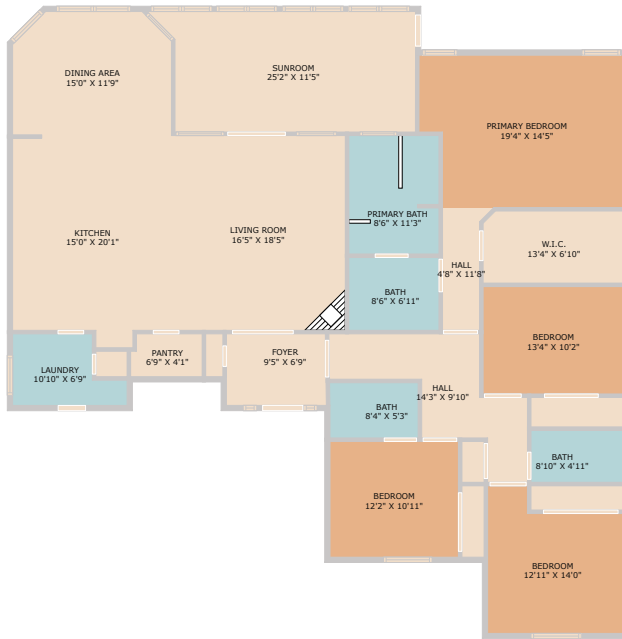

**TWIST
TOURS**

© 2025 TBD. All rights reserved. This floor plan is an approximation of existing structures and features and is provided for convenience only with the permission of the seller. All measurements are approximate and not guaranteed to be exact or to scale. Buyer should confirm measurements using their own sources.