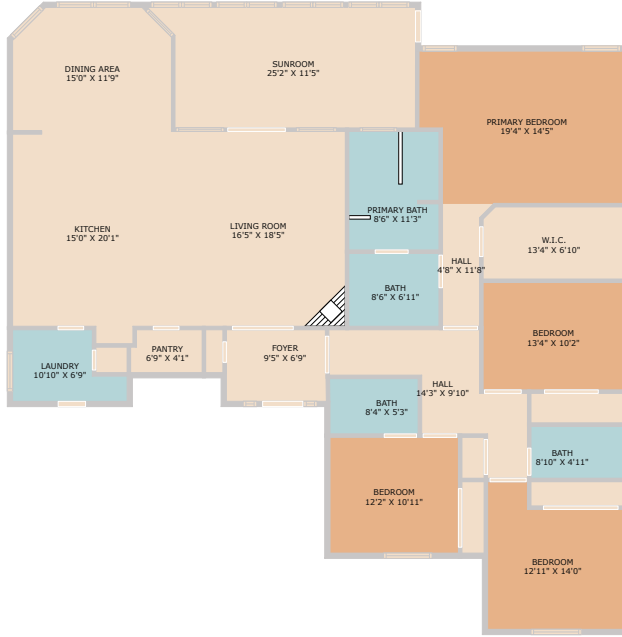

**TWIST
TOURS**

Jared West
Texas Real Estate Broker
☎ 512-296-0669
✉ west4re@gmail.com

© 2025 TBD. All rights reserved. This floor plan is an approximation of existing structures and features and is provided for convenience only with the permission of the seller. All measurements are approximate and not guaranteed to be exact or to scale. Buyer should confirm measurements using their own sources.