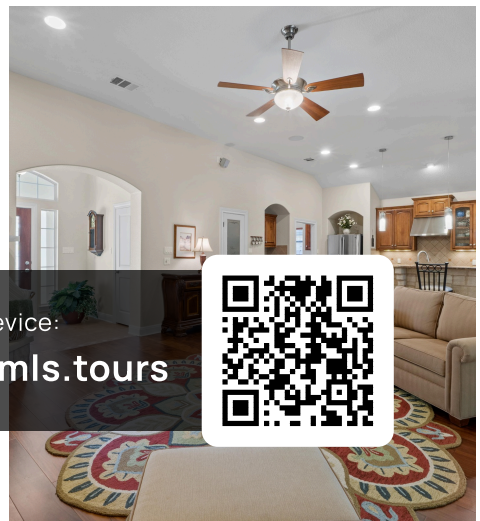

111 Shady Trails Pass
Cedar Park, TX 78613

See online or with your mobile device:
<https://111shadytrailspass.mls.tours>

Floor Plan Created By Cubicasa App. Measurements Deemed Highly Reliable But Not Guaranteed.