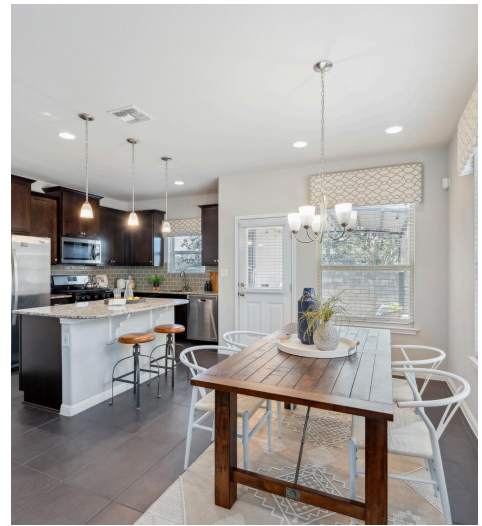

1401 Little Elm Trail #122  
Cedar Park, TX 78613

See online or with your mobile device:  
<https://1401littleelmtrail122.mls.tours>

**TWIST TOURS**

Floor Plan Created By Cubicasa App. Measurements Deemed Highly Reliable But Not Guaranteed.