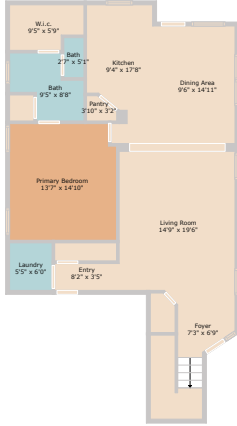

TWIST TOURS