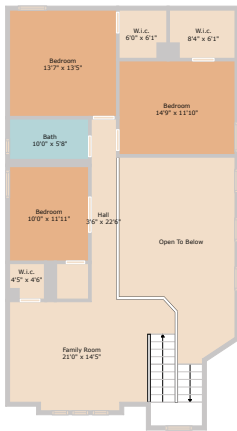

TWIST TOURS