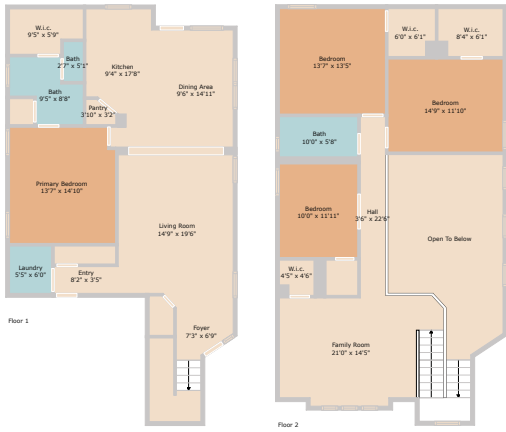

TWIST TOURS