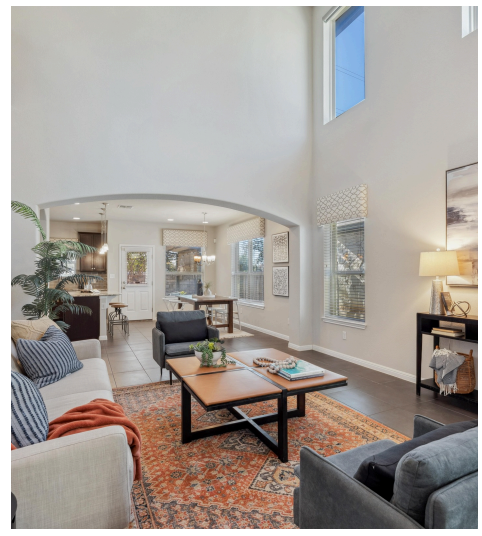

1401 Little Elm Trail #122  
Cedar Park, TX 78613

See online or with your mobile device:  
<https://1401littleelmtrail122.mls.tours>

**TWIST TOURS**

Floor Plan Created By Cubicasa App. Measurements Deemed Highly Reliable But Not Guaranteed.