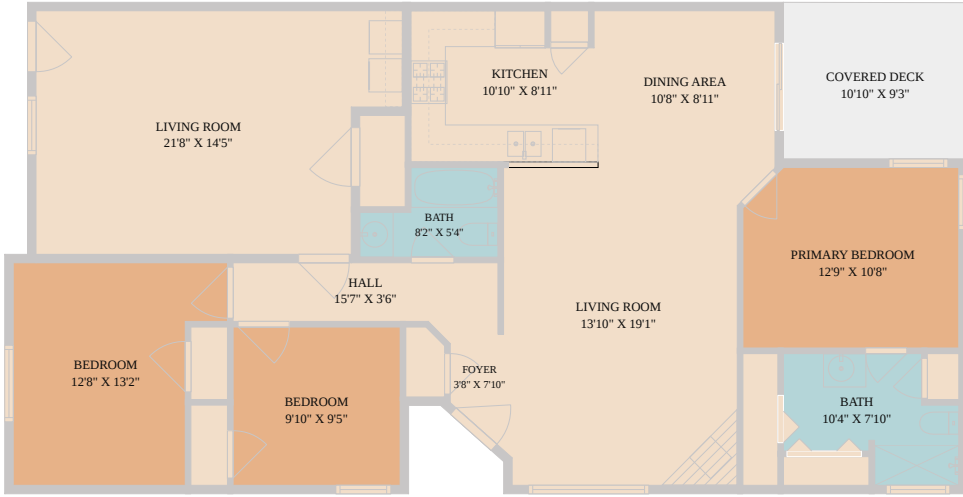

Home data report

9511 Curlew Drive, Cherry Creek, Austin, Travis County, Texas, United States, 78748

Total Area: 1423 sq. ft

1st Floor: 1423 sq. ft

Excluded: Covered deck 101 sq. ft, Walls: 88 sq. ft

Property summary

Scan captured on Thu, 28 May 2026 15:02:50 GMT

© 2026 331 Enterprises, LLC. All rights reserved. This floor plan is an approximation of existing structures and features and is provided for convenience only with the permission of the seller. All measurements are approximate and not guaranteed to be exact or to scale. Buyer should confirm measurements using their own sources.