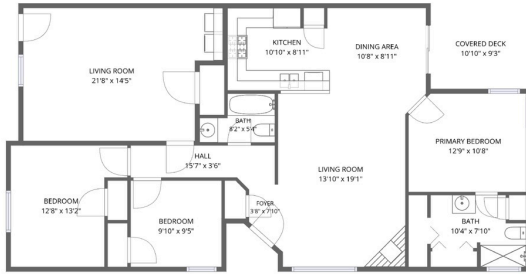

Home data report

9511 Curlew Drive, Cherry Creek, Austin, Travis County, Texas, United States, 78748

1st floor

Total Area: 1423 sq. ft

1st Floor: 1423 sq. ft

Excluded: Covered deck 101 sq. ft, Walls: 88 sq. ft

Property summary

Scan captured on Thu, 28 May 2026 15:02:50 GMT