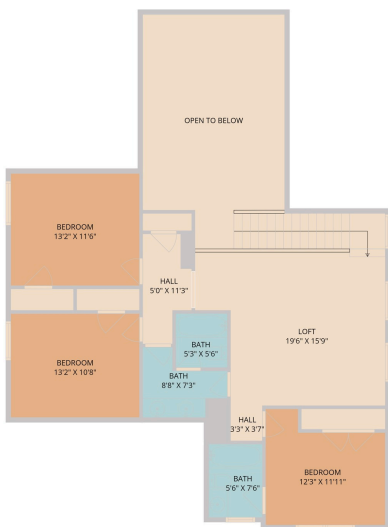

TWIST TOURS

TWIST TOURS