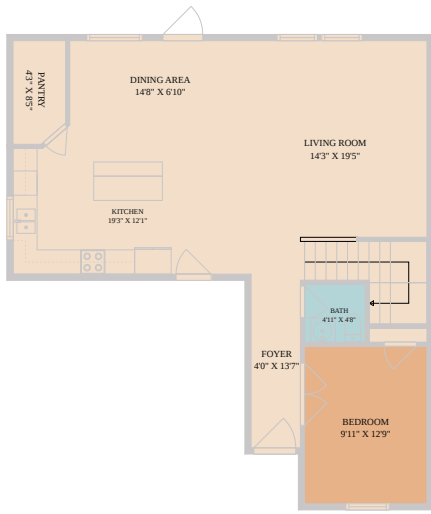

TWIST TOURS

TWIST TOURS

TWIST TOURS

© 2026 331 Enterprises, LLC. All rights reserved. This floor plan is an approximation of existing structures and features and is provided for information only with the permission of the seller. All measurements are approximate and not guaranteed to be exact or to scale. Buyer should confirm measurements using their own sources.