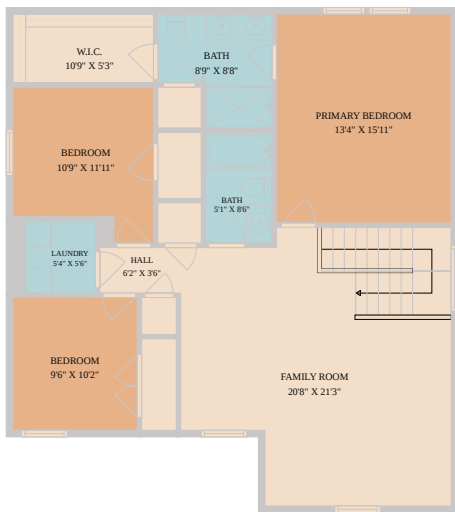

TWIST TOURS