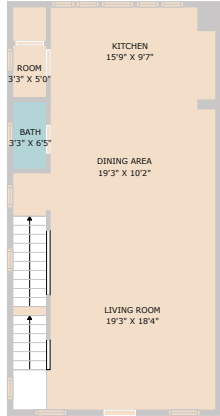

**TWIST
TOURS**