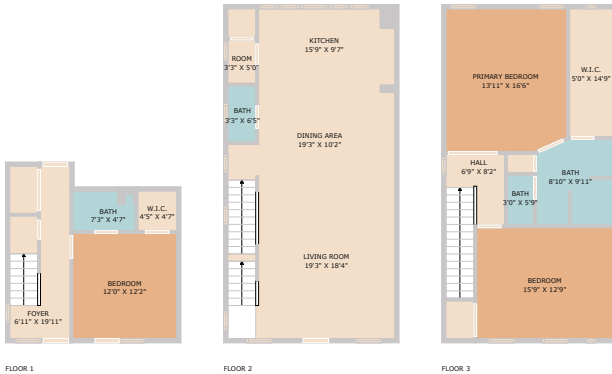

FLOOR 1

FLOOR 2

FLOOR 3

**TWIST
TOURS**