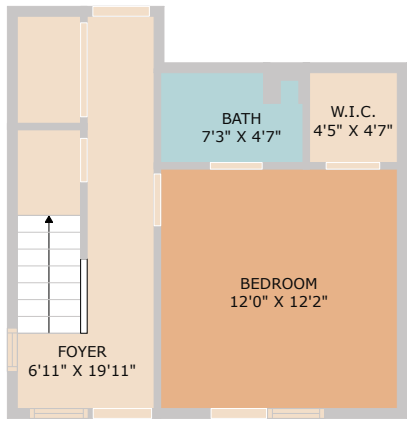

**TWIST
TOURS**