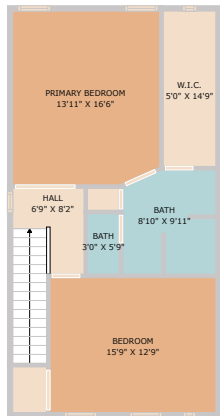

**TWIST
TOURS**