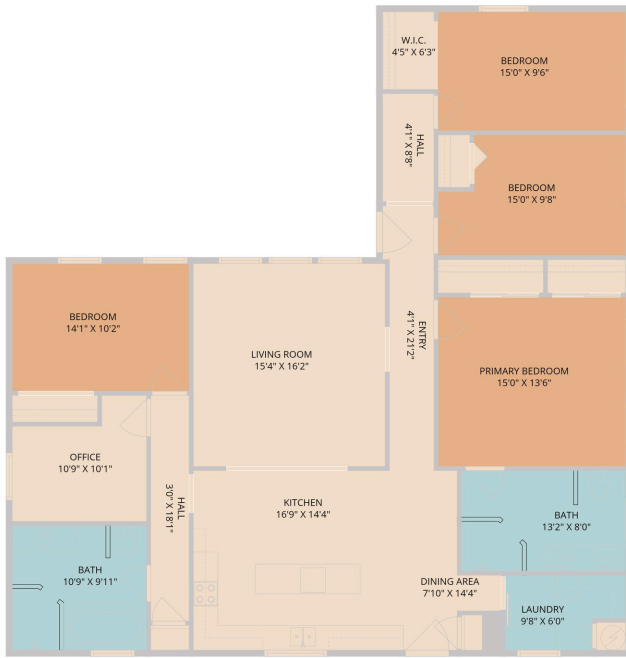

**TWIST
TOURS**

© 2026 331 Enterprises, LLC. All rights reserved. This floor plan is an approximation of existing structures and features and is provided for convenience only with the permission of the seller. All measurements are approximate and not guaranteed to be exact or to scale. Buyer should confirm measurements using their own sources.