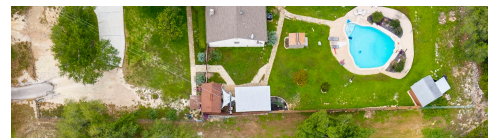

2110 Spring Valley Drive  
Dripping Springs, TX 78620

See online or with your mobile device:  
<https://2110springvalleydrive.mls.tours>

Floor Plan Created By Cubicasa App. Measurements Deemed Highly Reliable But Not Guaranteed.