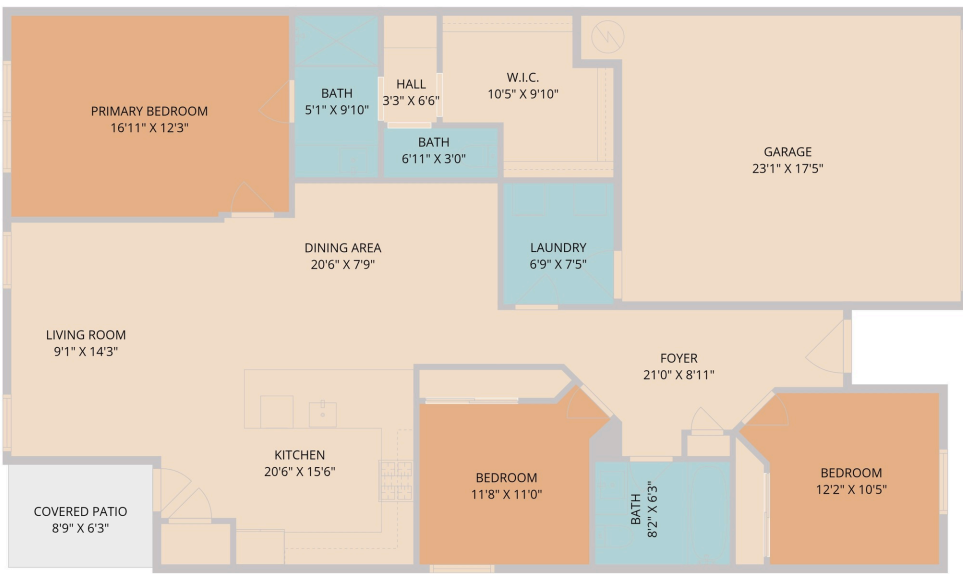

**TWIST
TOURS**

© 2026 331 Enterprises, LLC. All rights reserved. This floor plan is an approximation of existing structures and features and is provided for convenience only with the permission of the seller. All measurements are approximate and not guaranteed to be exact or to scale. Buyer should confirm measurements using their own sources.