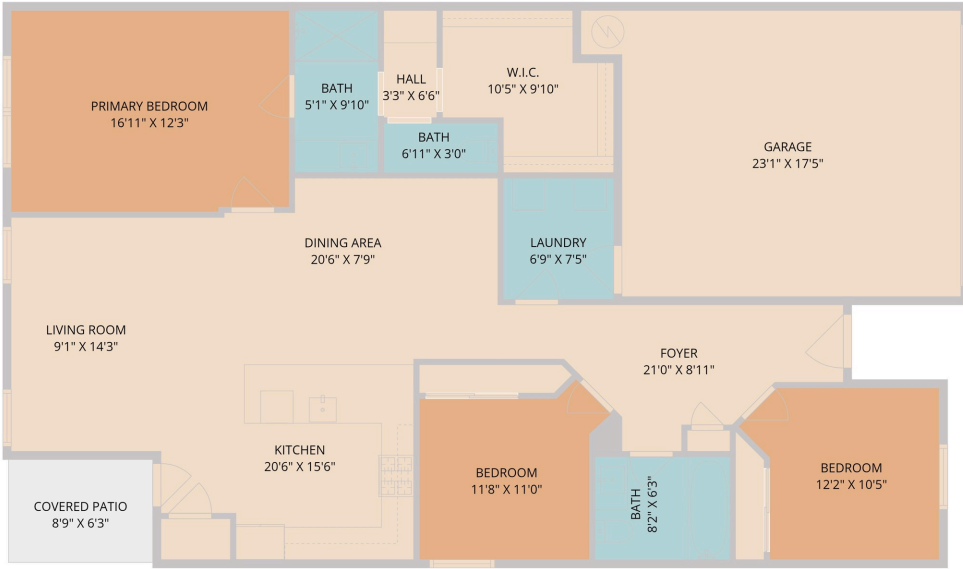

**TWIST
TOURS**