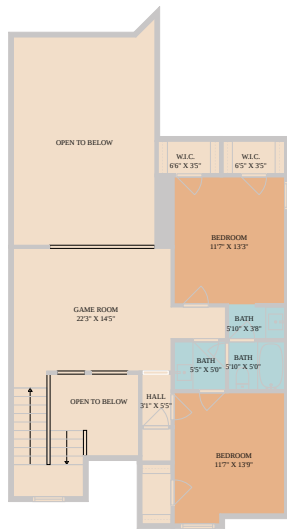

TWIST TOURS