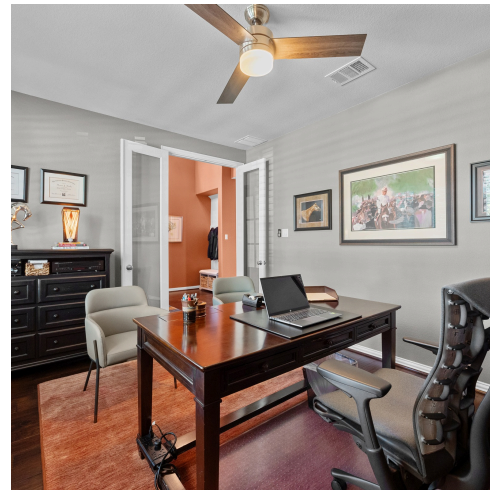

George Kiefer

Broker-Owner

📞 512-970-0709

✉️ georgekiefer@gmail.com

🌐 www.thekiefergroup.com/

the kiefer group
REAL ESTATE