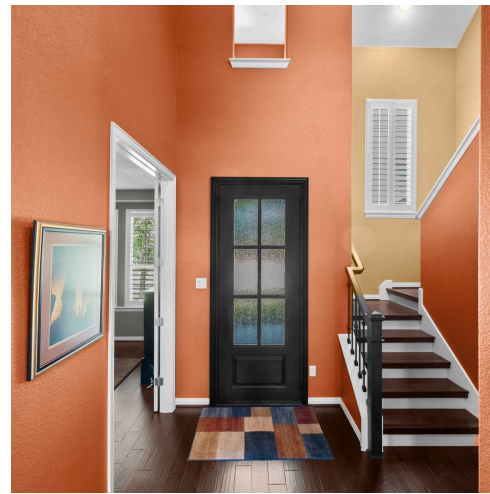

TWIST TOURS