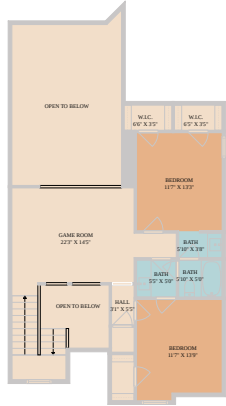

TWIST TOURS