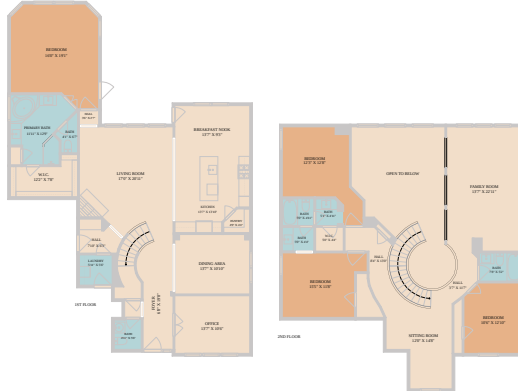

**TWIST
TOURS**