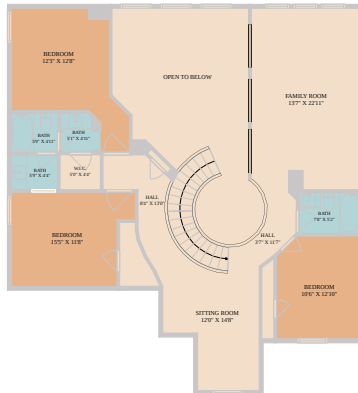

**TWIST
TOURS**