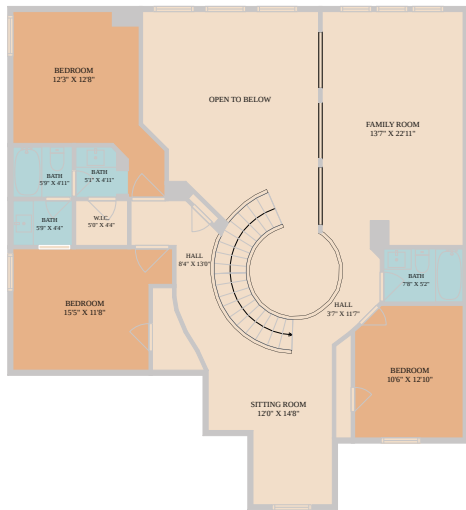

TWIST TOURS

TWIST TOURS