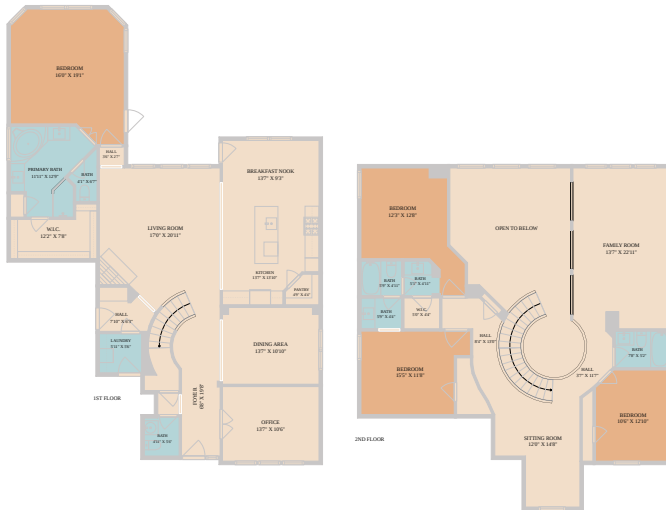

TWIST TOURS