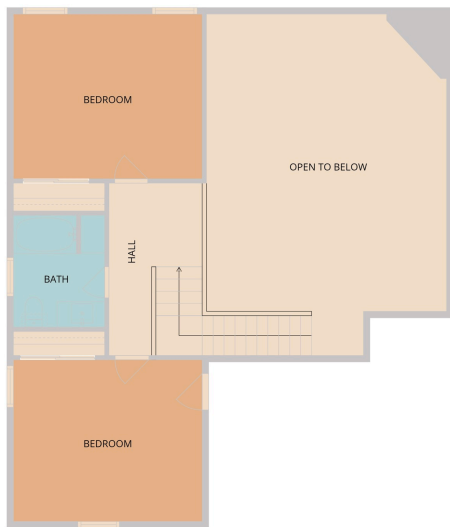

TWIST TOURS