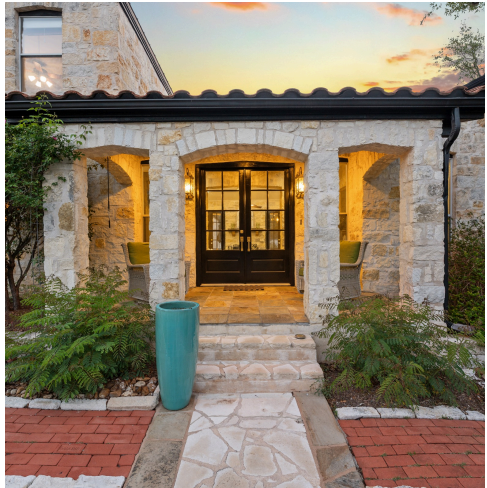

10921 Long Branch Drive
Austin, TX 78736

See online or with your mobile device:
<https://10921longbranchdrive.mls.tours>

Nicole Sislen

Broker Associate, GRI, SRS, ABR

📞 512-632-7875

✉️ nicole@sislenpg.com

🌐 sislenpropertygroupaustin.com/