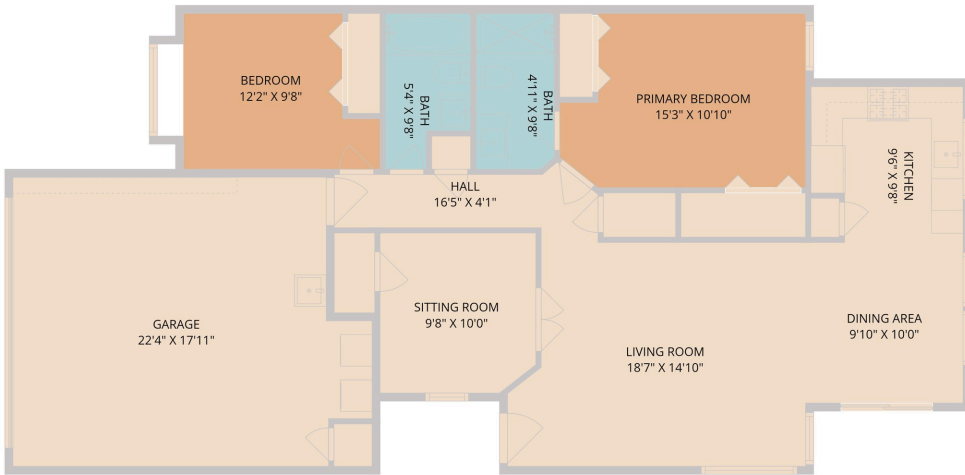

**TWIST
TOURS**

© 2026 331 Enterprises, LLC. All rights reserved. This floor plan is an approximation of existing structures and features and is provided for convenience only with the permission of the seller. All measurements are approximate and not guaranteed to be exact or to scale. Buyer should confirm measurements using their own sources.