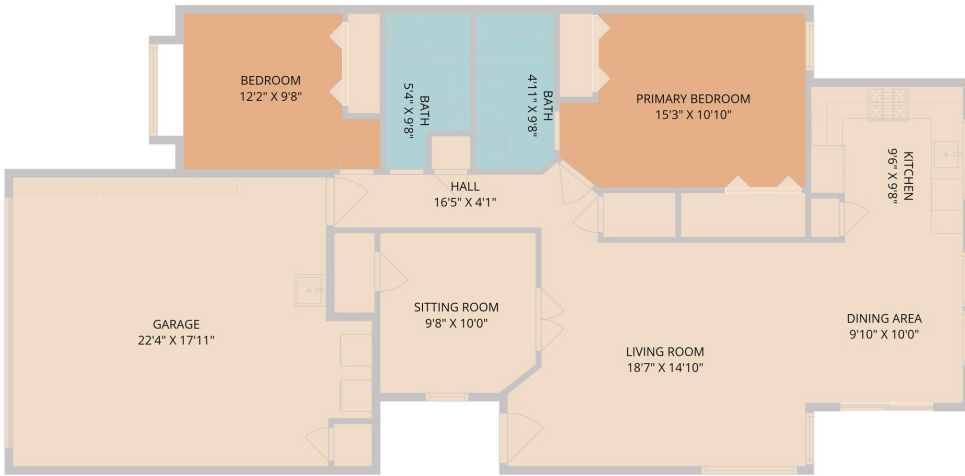

**TWIST
TOURS**

Annie Bright

✉ anniebrightrealtor@gmail.com

© 2026 331 Enterprises, LLC. All rights reserved. This floor plan is an approximation of existing structures and features and is provided for convenience only with the permission of the seller. All measurements are approximate and not guaranteed to be exact or to scale. Buyer should confirm measurements using their own sources.