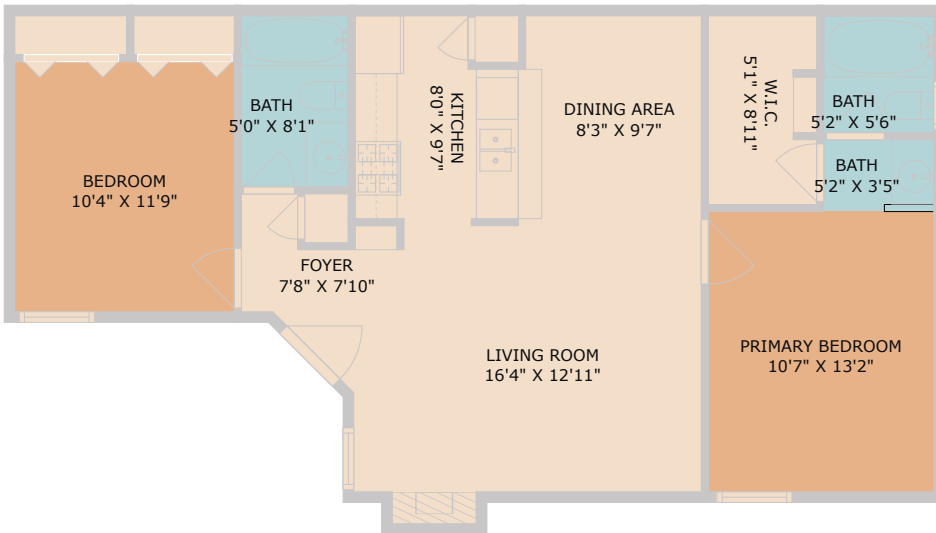

**TWIST
TOURS**

© 2026 331 Enterprises, LLC. All rights reserved. This floor plan is an approximation of existing structures and features and is provided for convenience only with the permission of the seller. All measurements are approximate and not guaranteed to be exact or to scale. Buyer should confirm measurements using their own sources.