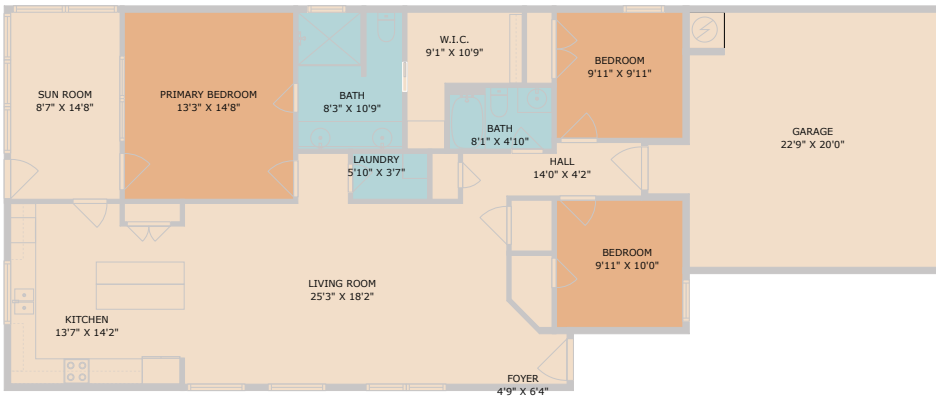

**TWIST
TOURS**

© 2026 331 Enterprises, LLC. All rights reserved. This floor plan is an approximation of existing structures and features and is provided for convenience only with the permission of the seller. All measurements are approximate and not guaranteed to be exact or to scale. Buyer should confirm measurements using their own sources.