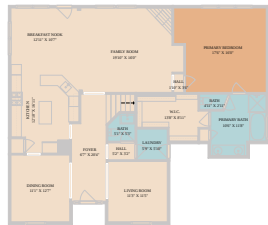

**TWIST
TOURS**