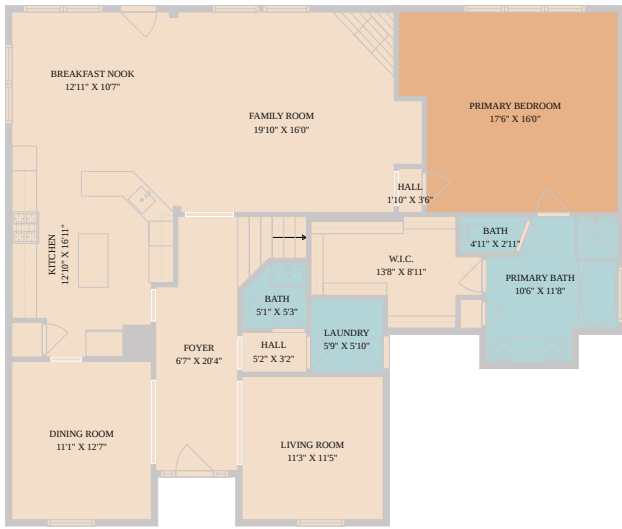

**TWIST
TOURS**

**TWIST
TOURS**

**TWIST
TOURS**

© 2026 331 Enterprises, LLC. All rights reserved. This floor plan is an approximation of existing structures and features and is provided for convenience only with the permission of the seller. All measurements are approximate and not guaranteed to be exact or to scale. Buyer should confirm measurements using their own sources.