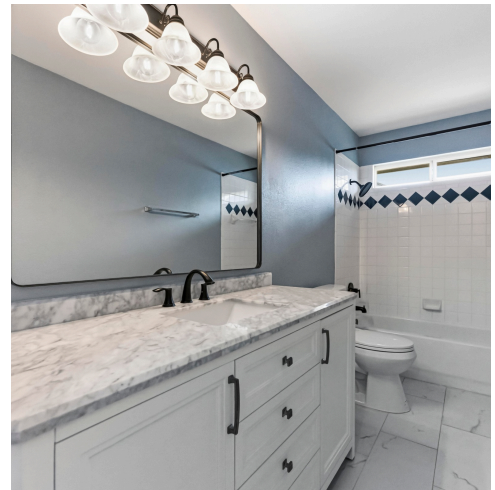

**TWIST
TOURS**