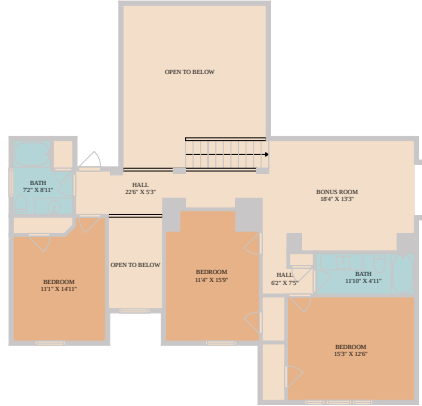

TWIST TOURS