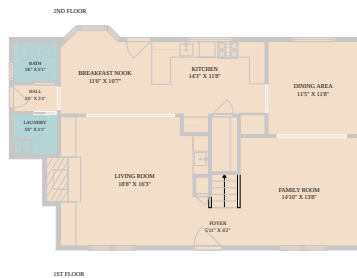

TWIST TOURS

TWIST TOURS