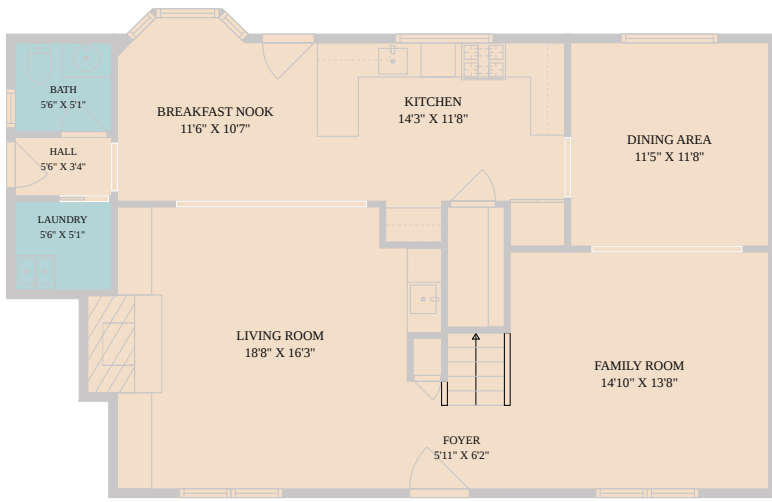

TWIST TOURS

TWIST TOURS

TWIST TOURS

© 2026 331 Enterprises, LLC. All rights reserved. This floor plan is an approximation of existing structures and features and is provided for convenience only with the permission of the seller. All measurements are approximate and not guaranteed to be exact or to scale. Buyer should confirm measurements using their own sources.