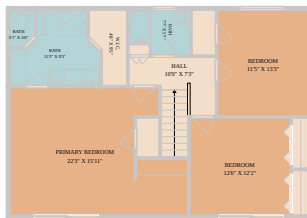

TWIST TOURS

TWIST TOURS