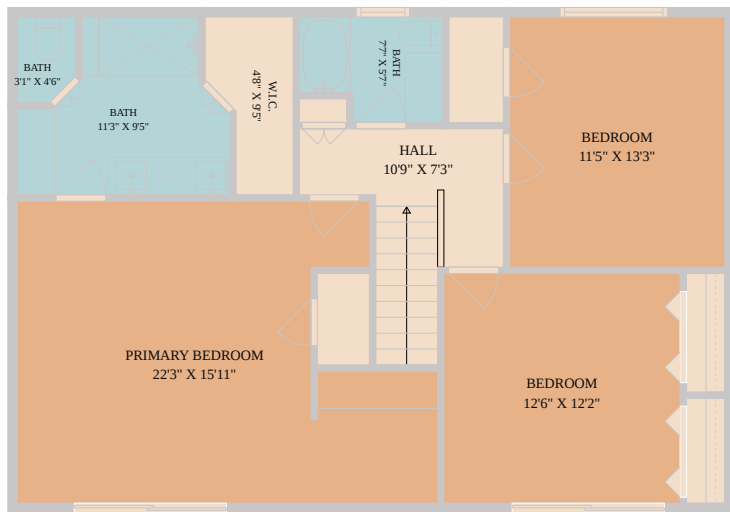

TWIST TOURS