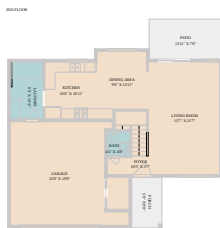

TWIST TOURS