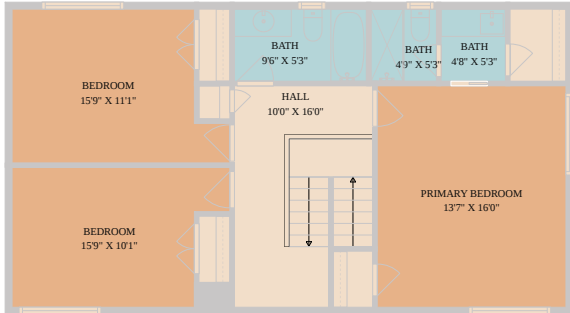

TWIST TOURS