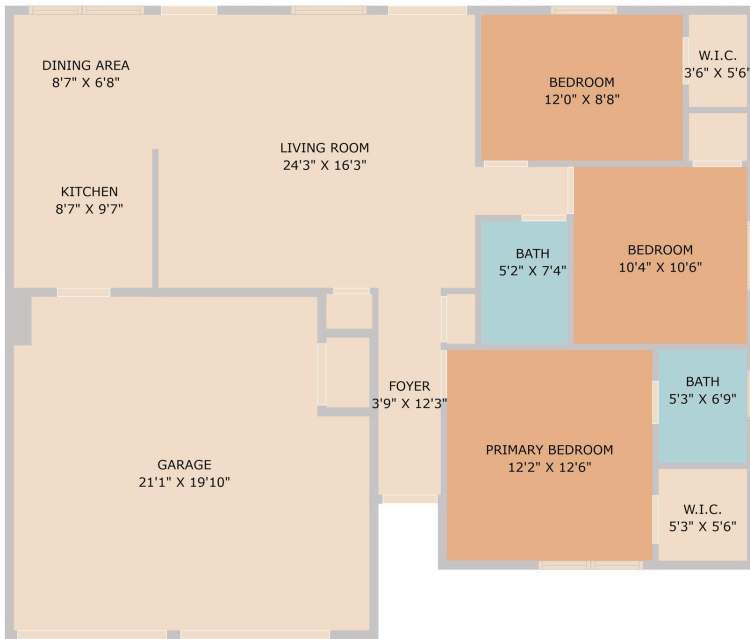

TWIST
TOURS