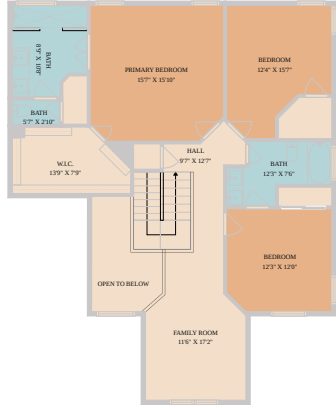

TWIST TOURS