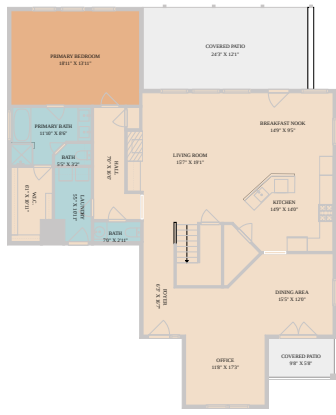

TWIST TOURS