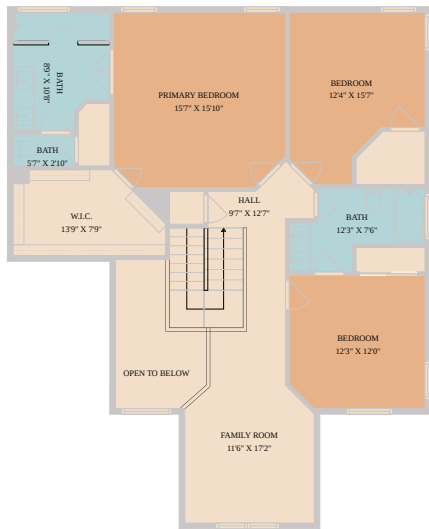

TWIST TOURS