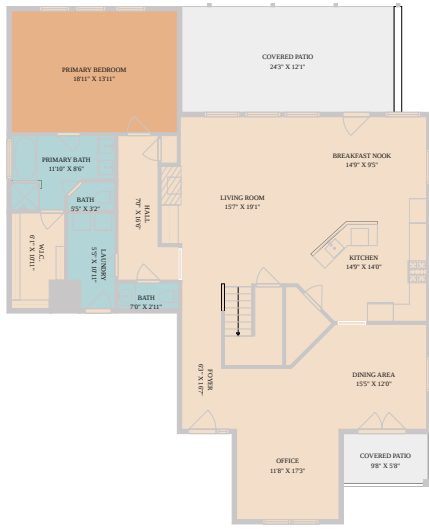

TWIST TOURS

TWIST TOURS

TWIST TOURS

© 2026 331 Enterprises, LLC. All rights reserved. This floor plan is an approximation of existing structures and features and is provided for convenience only with the permission of the seller. All measurements are approximate and not guaranteed to be exact or to scale. Buyer should confirm measurements using their own sources.