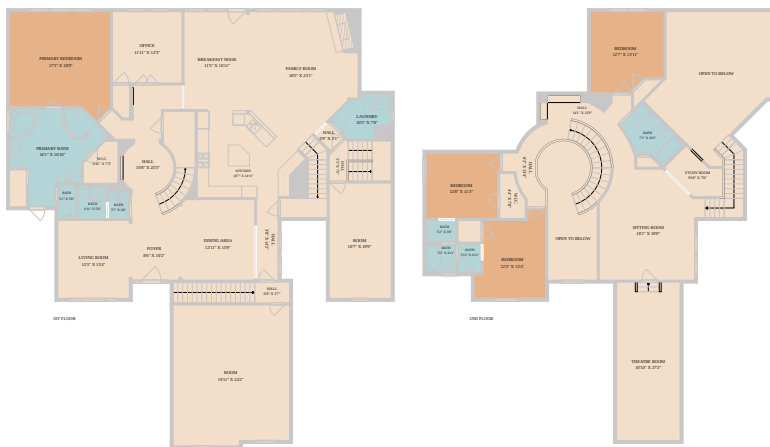

TWIST TOURS

TWIST TOURS