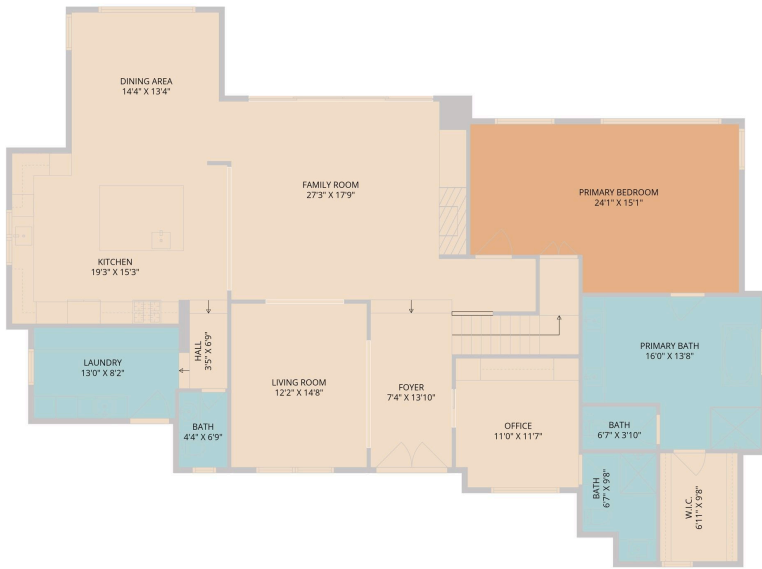

TWIST TOURS

TWIST TOURS

TWIST TOURS

© 2025 331 Enterprises, LLC. All rights reserved. This floor plan is an approximation of existing structures and features and is provided for convenience only with the permission of the seller. All measurements are approximate and not guaranteed to be exact or to scale. Buyer should confirm measurements using their own sources.