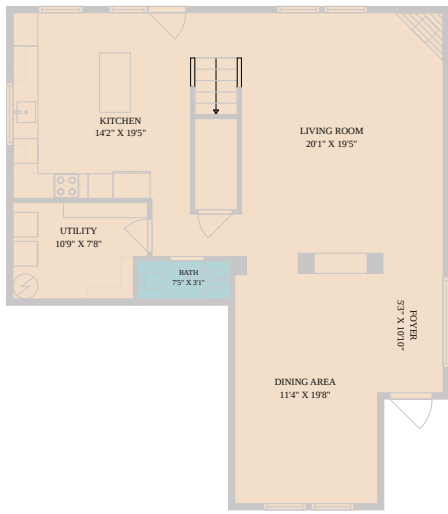

TWIST TOURS

1ST FLOOR

2ND FLOOR

TWIST TOURS

TWIST TOURS

© 2026 331 Enterprises, LLC. All rights reserved. This floor plan is an approximation of existing structures and features and is provided for convenience only with the permission of the seller. All measurements are approximate and not guaranteed to be exact or to scale. Buyer should confirm measurements using their own sources.