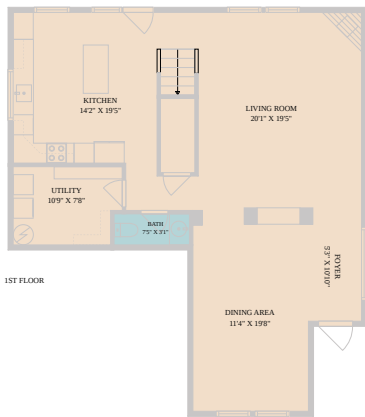

TWIST TOURS

1ST FLOOR