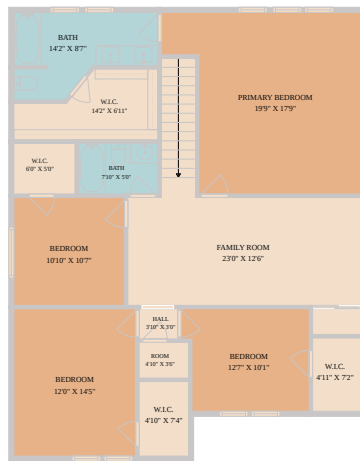

TWIST TOURS

1ST FLOOR

2ND FLOOR

TWIST TOURS

TWIST TOURS

© 2026 331 Enterprises, LLC. All rights reserved. This floor plan is an approximation of existing structures and features and is provided for convenience only with the permission of the seller. All measurements are approximate and not guaranteed to be exact or to scale. Buyer should confirm measurements using their own sources.