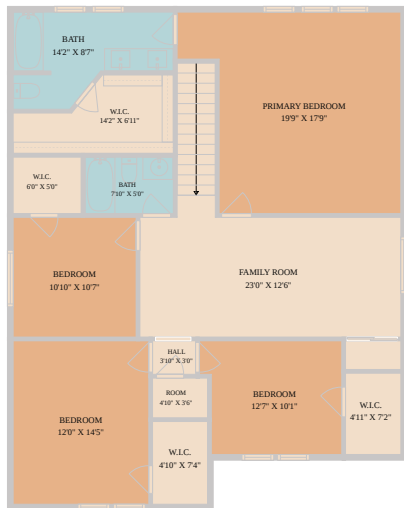

TWIST TOURS

TWIST TOURS