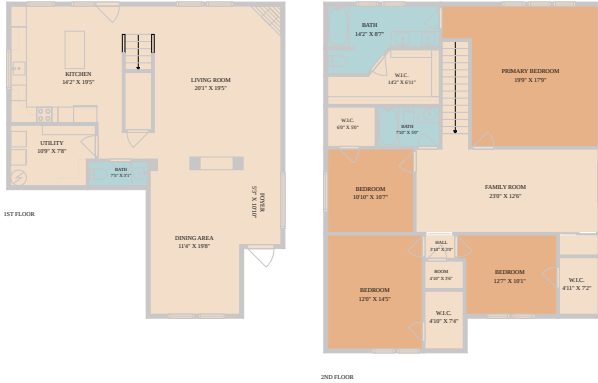

TWIST TOURS