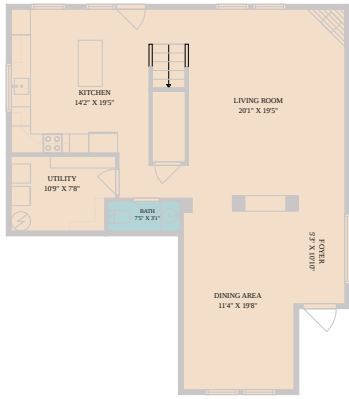

TWIST TOURS