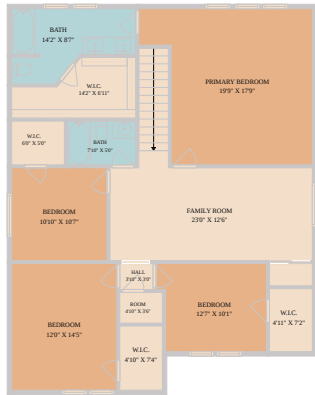

TWIST TOURS