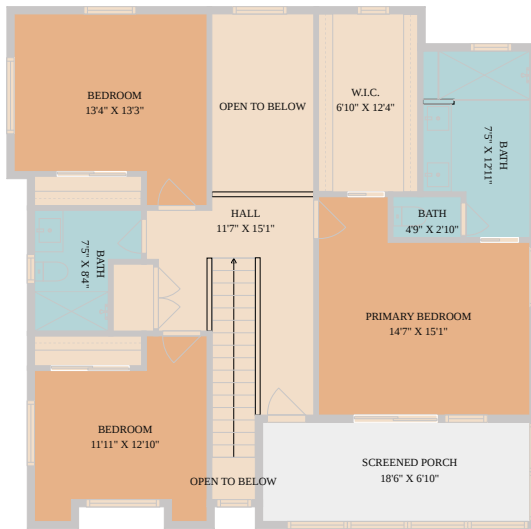

TWIST TOURS