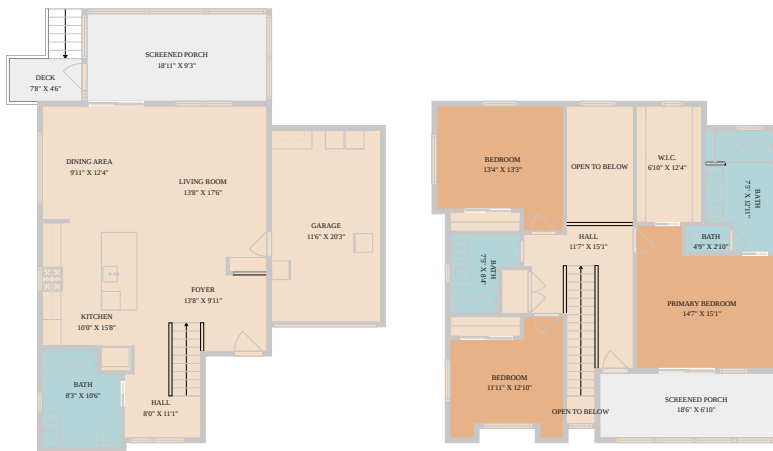

TWIST TOURS

1ST FLOOR

2ND FLOOR