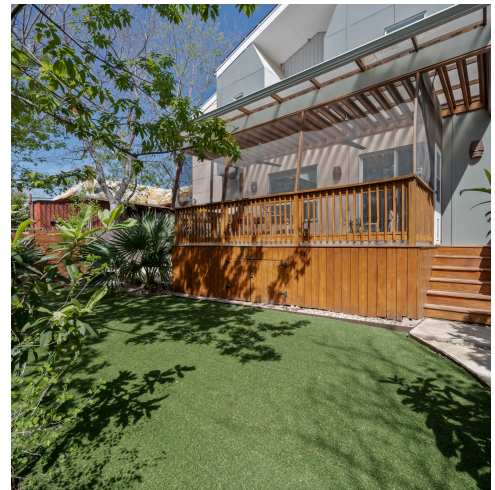

1903 East 17th Street # A
Austin, TX 78702

See online or with your mobile device:
<https://1903east17thstreeta.mls.tours>

Floor Plan Created By Calixtra App. Measurements Deemed Highly Reliable But Not Guaranteed.