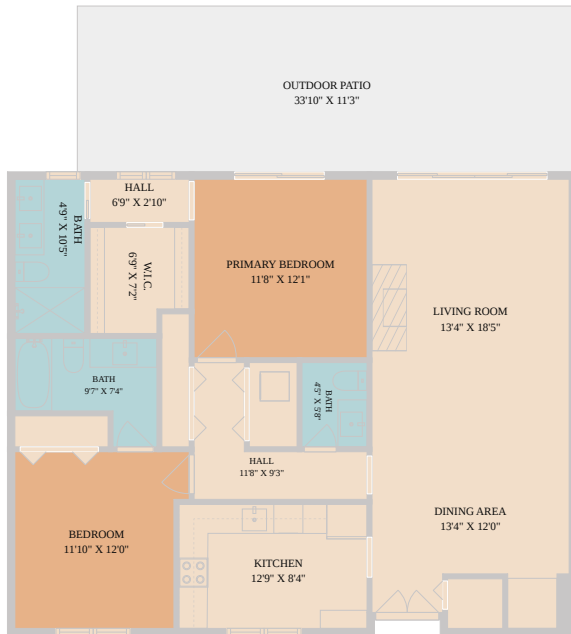

**TWIST
TOURS**

Shaley Shirley

📞 512-796-3646

✉️ shaley@moreland.com

© 2026 331 Enterprises, LLC. All rights reserved. This floor plan is an approximation of existing structures and features and is provided for convenience only with the permission of the seller. All measurements are approximate and not guaranteed to be exact or to scale. Buyer should confirm measurements using their own sources.